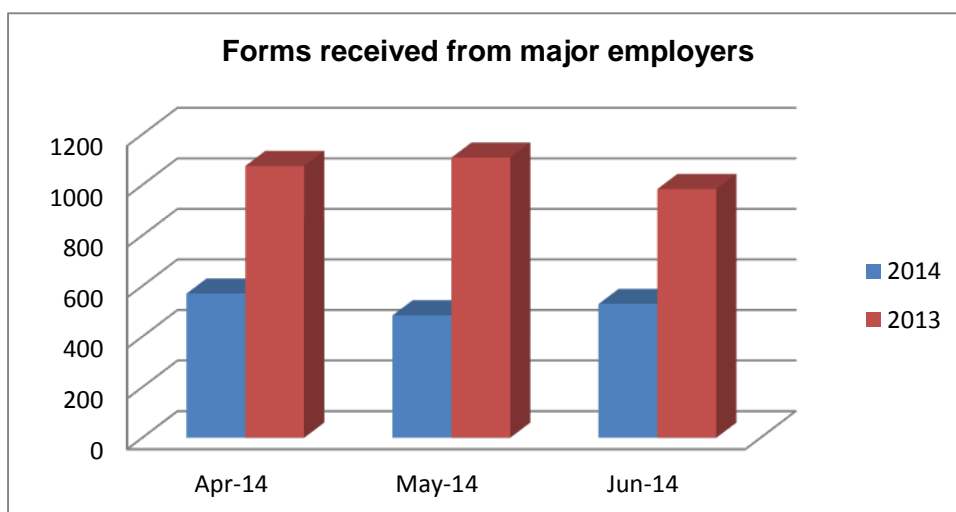

**Data Quality Statistics
1 April 2014 – 30 June 2014**

	2014	2013
April	16687	17247
May	16014	19167
June	16447	18874

	Overall Scanned	Indexing errors	% error rate
April 2014	16687	17	0.10
May 2014	16014	19	0.11
June 2014	16447	24	0.14

	2014	2013
April	570	1075
May	484	1108
June	529	984

	Images Scanned	No of UPM Records updated
April-14	2183	80
May-14	5779	244
June-14	9323	349