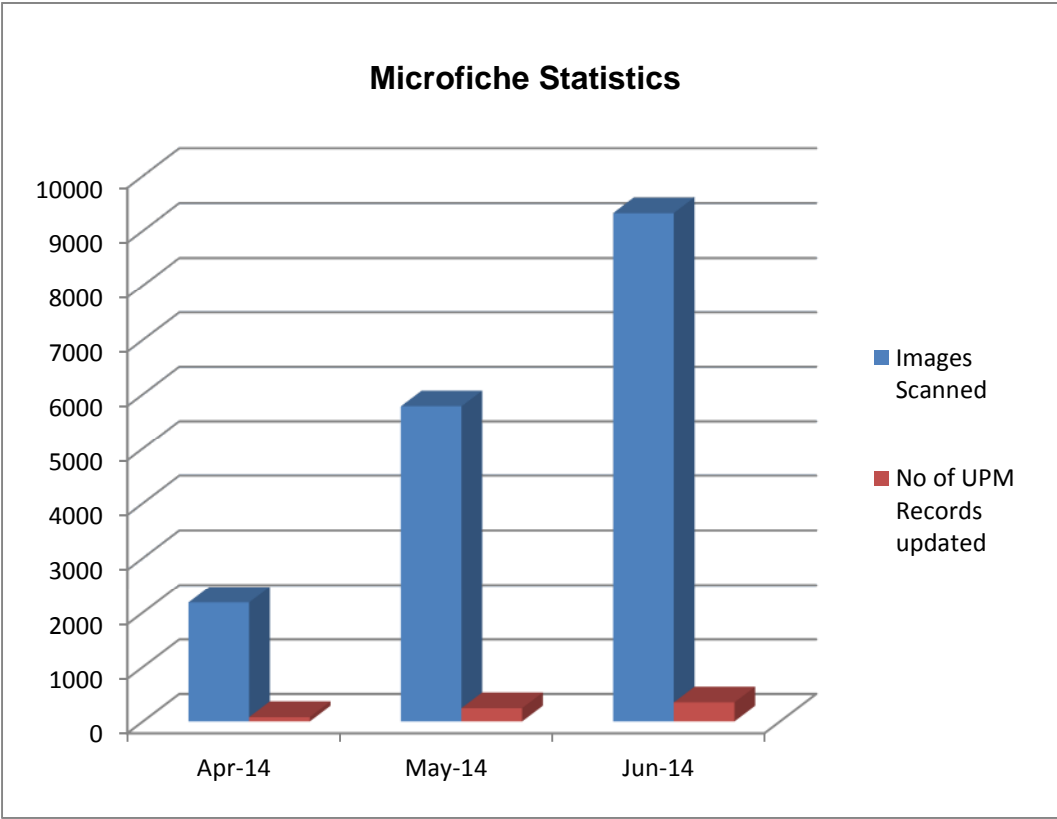

**Data Quality Statistics
1 April 2014 – 30 June 2014**

	2014	2013
April	16687	17247
May	16014	19167
June	16447	18874

	Overall Scanned	Indexing errors	% error rate
April 2014	16687	17	0.10
May 2014	16014	19	0.11
June 2014	16447	24	0.14

	2014	2013
April	570	1075
May	484	1108
June	529	984

	Images Scanned	No of UPM Records updated
April-14	2183	80
May-14	5779	244
June-14	9323	349