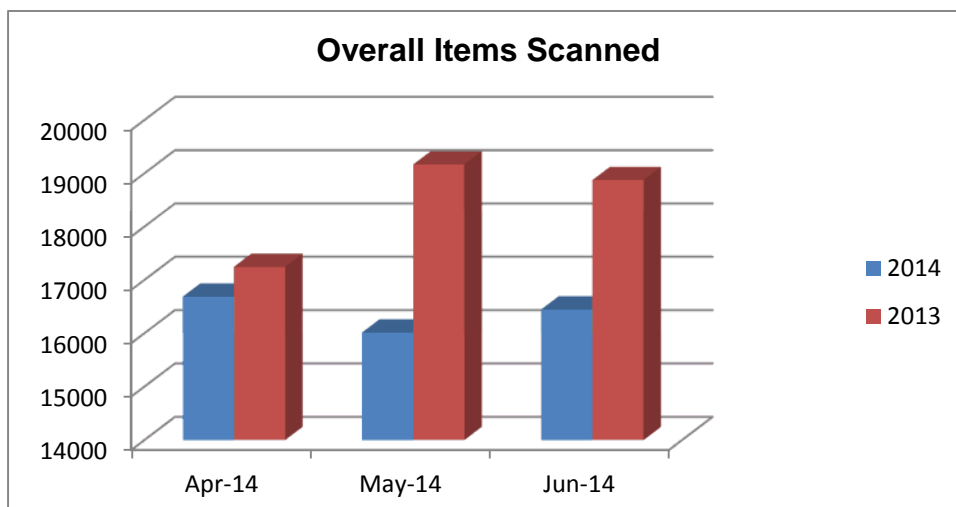

**Data Quality Statistics
1 April 2014 – 30 June 2014**

	2014	2013
April	16687	17247
May	16014	19167
June	16447	18874

	Overall Scanned	Indexing errors	% error rate
April 2014	16687	17	0.10
May 2014	16014	19	0.11
June 2014	16447	24	0.14

	2014	2013
April	570	1075
May	484	1108
June	529	984

	Images Scanned	No of UPM Records updated
April-14	2183	80
May-14	5779	244
June-14	9323	349